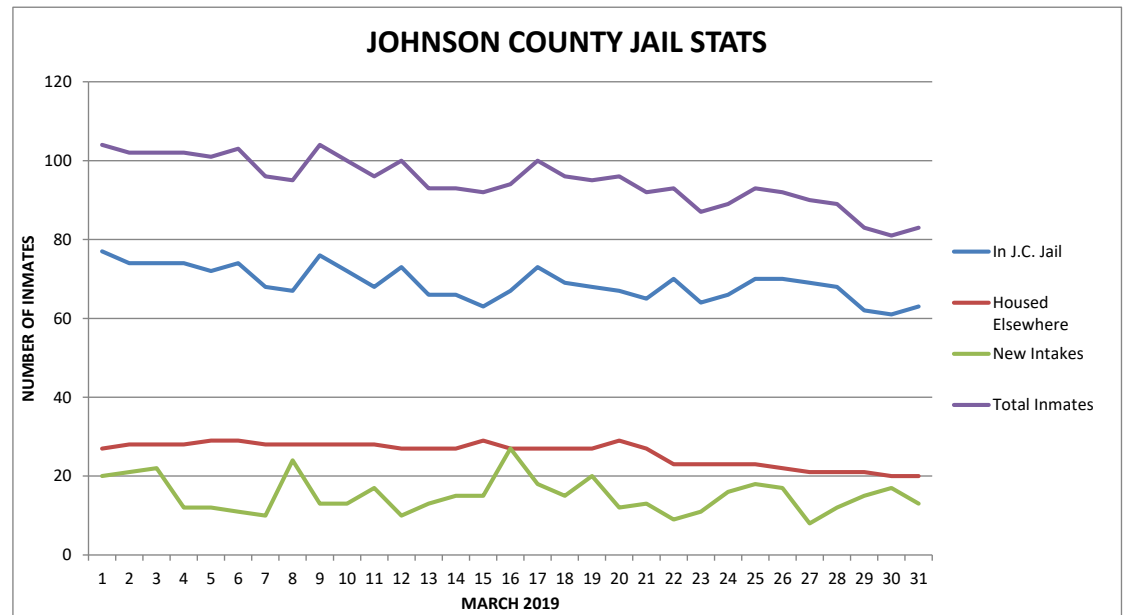

JOHNSON COUNTY JAIL STATISTICS

DATE	DAY	JOHNSON COUNTY JAIL	PRISONERS HOUSED ELSEWHERE	SENTENCED PRISONERS ON MONITOR	NEW INTAKES	TOTAL INMATES
3/1/2019	FRI	77	27	0	20	104
3/2/2019	SAT	74	28	0	21	102
3/3/2019	SUN	74	28	0	22	102
3/4/2019	MON	74	28	0	12	102
3/5/2019	TUE	72	29	0	12	101
3/6/2019	WED	74	29	0	11	103
3/7/2019	THU	68	28	0	10	96
3/8/2019	FRI	67	28	0	24	95
3/9/2019	SAT	76	28	0	13	104
3/10/2019	SUN	72	28	0	13	100
3/11/2019	MON	68	28	0	17	96
3/12/2019	TUE	73	27	0	10	100
3/13/2019	WED	66	27	0	13	93
3/14/2019	THU	66	27	0	15	93
3/15/2019	FRI	63	29	0	15	92
3/16/2019	SAT	67	27	0	27	94
3/17/2019	SUN	73	27	0	18	100
3/18/2019	MON	69	27	0	15	96
3/19/2019	TUE	68	27	0	20	95
3/20/2019	WED	67	29	0	12	96
3/21/2019	THU	65	27	0	13	92
3/22/2019	FRI	70	23	0	9	93
3/23/2019	SAT	64	23	0	11	87
3/24/2019	SUN	66	23	0	16	89
3/25/2019	MON	70	23	0	18	93
3/26/2019	TUE	70	22	0	17	92
3/27/2019	WED	69	21	0	8	90
3/28/2019	THU	68	21	0	12	89
3/29/2019	FRI	62	21	0	15	83
3/30/2019	SAT	61	20	0	17	81
3/31/2019	SUN	63	20	0	13	83
MARCH AVERAGE		68.9	25.81		15.13	94.71