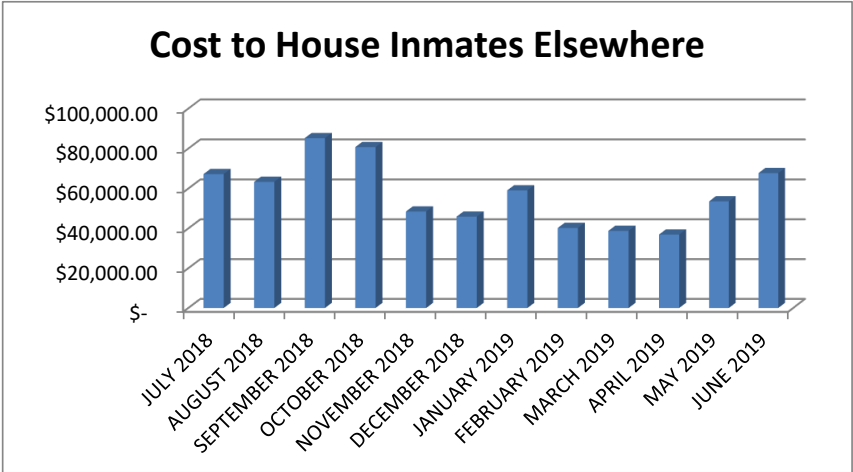

JOHNSON COUNTY JAIL STATS - FISCAL YEAR 2018-2019

MONTH	MONTHLY AVERAGE				COST TO HOUSE ELSEWHERE
	INMATES IN J.C. JAIL	HOUSED ELSEWHERE	DAILY NEW INTAKES	TOTAL INMATES	
JULY 2018	57.26	39.94	15.23	98.19	\$ 67,235.00
AUGUST 2018	60.29	38.52	14.35	99.03	\$ 63,360.00
SEPTEMBER 2018	58.90	53.37	17.23	112.27	\$ 85,225.00
OCTOBER 2018	56.55	51.35	13.81	107.94	\$ 80,740.00
NOVEMBER 2018	56.67	32.77	12.77	89.43	\$ 48,510.00
DECEMBER 2018	60.97	29.52	14.10	90.94	\$ 45,910.00
JANUARY 2019	68.16	39.00	13.61	107.16	\$ 59,070.00
FEBRUARY 2019	70.11	30.14	12.14	100.25	\$ 40,260.00
MARCH 2019	68.90	25.81	15.13	94.71	\$ 38,775.00
APRIL 2019	65.03	23.73	13.97	88.77	\$ 36,905.00
MAY 2019	66.10	32.23	14.97	98.32	\$ 53,575.00
JUNE 2019	71.73	42.07	16.47	113.80	\$ 67,710.00

JOHNSON COUNTY JAIL STATISTICS

DATE	DAY	JOHNSON COUNTY JAIL	PRISONERS HOUSED ELSEWHERE	SENTENCED PRISONERS ON MONITOR	NEW INTAKES	TOTAL INMATES
7/1/2018	SUN	46	46	1	13	93
7/2/2018	MON	44	48	1	18	93
7/3/2018	TUE	53	46	1	24	100
7/4/2018	WED	54	48	1	16	103
7/5/2018	THU	51	48	1	10	100
7/6/2018	FRI	52	44	1	15	97
7/7/2018	SAT	58	41	1	22	100
7/8/2018	SUN	59	41	1	15	101
7/9/2018	MON	55	42	1	11	98
7/10/2018	TUE	54	43	1	13	98
7/11/2018	WED	57	44	1	16	102
7/12/2018	THU	63	44	1	18	108
7/13/2018	FRI	65	44	1	13	110
7/14/2018	SAT	61	42	1	23	104
7/15/2018	SUN	66	42	1	13	109
7/16/2018	MON	58	42	1	13	101
7/17/2018	TUE	61	42	1	9	104
7/18/2018	WED	57	41	1	10	99
7/19/2018	THU	59	38	1	7	98
7/20/2018	FRI	57	36	1	18	94
7/21/2018	SAT	58	33	1	17	92
7/22/2018	SUN	57	33	1	16	91
7/23/2018	MON	58	33	1	19	92
7/24/2018	TUE	59	35	1	15	95
7/25/2018	WED	59	36	1	15	96
7/26/2018	THU	59	36	1	11	96
7/27/2018	FRI	61	35	1	17	97
7/28/2018	SAT	58	34	1	14	93
7/29/2018	SUN	53	34	1	33	88
7/30/2018	MON	62	34	1	8	97
7/31/2018	TUE	61	33	1	10	95
JULY AVERAGE		57.26	39.94		15.23	98.19