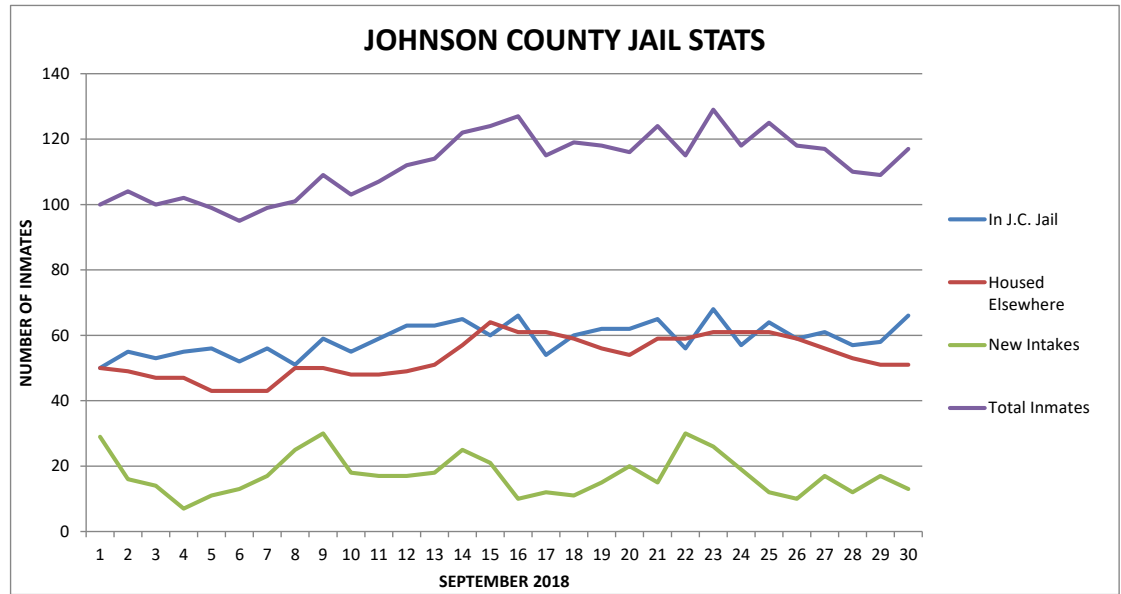

JOHNSON COUNTY JAIL STATISTICS

DATE	DAY	JOHNSON COUNTY PRISONERS		SENTENCED PRISONERS ON MONITOR	NEW INTAKES	TOTAL INMATES
		HOUSED JAIL	ELSEWHERE			
9/1/2018	SAT	50	50	0	29	100
9/2/2018	SUN	55	49	0	16	104
9/3/2018	MON	53	47	0	14	100
9/4/2018	TUE	55	47	0	7	102
9/5/2018	WED	56	43	0	11	99
9/6/2018	THU	52	43	0	13	95
9/7/2018	FRI	56	43	0	17	99
9/8/2018	SAT	51	50	0	25	101
9/9/2018	SUN	59	50	0	30	109
9/10/2018	MON	55	48	0	18	103
9/11/2018	TUE	59	48	0	17	107
9/12/2018	WED	63	49	0	17	112
9/13/2018	THU	63	51	0	18	114
9/14/2018	FRI	65	57	0	25	122
9/15/2018	SAT	60	64	0	21	124
9/16/2018	SUN	66	61	0	10	127
9/17/2018	MON	54	61	0	12	115
9/18/2018	TUE	60	59	0	11	119
9/19/2018	WED	62	56	0	15	118
9/20/2018	THU	62	54	0	20	116
9/21/2018	FRI	65	59	0	15	124
9/22/2018	SAT	56	59	0	30	115
9/23/2018	SUN	68	61	0	26	129
9/24/2018	MON	57	61	0	19	118
9/25/2018	TUE	64	61	0	12	125
9/26/2018	WED	59	59	0	10	118
9/27/2018	THU	61	56	0	17	117
9/28/2018	FRI	57	53	0	12	110
9/29/2018	SAT	58	51	0	17	109
9/30/2018	SUN	66	51	0	13	117
SEPTEMBER AVG.		58.9	53.37		17.23	112.27