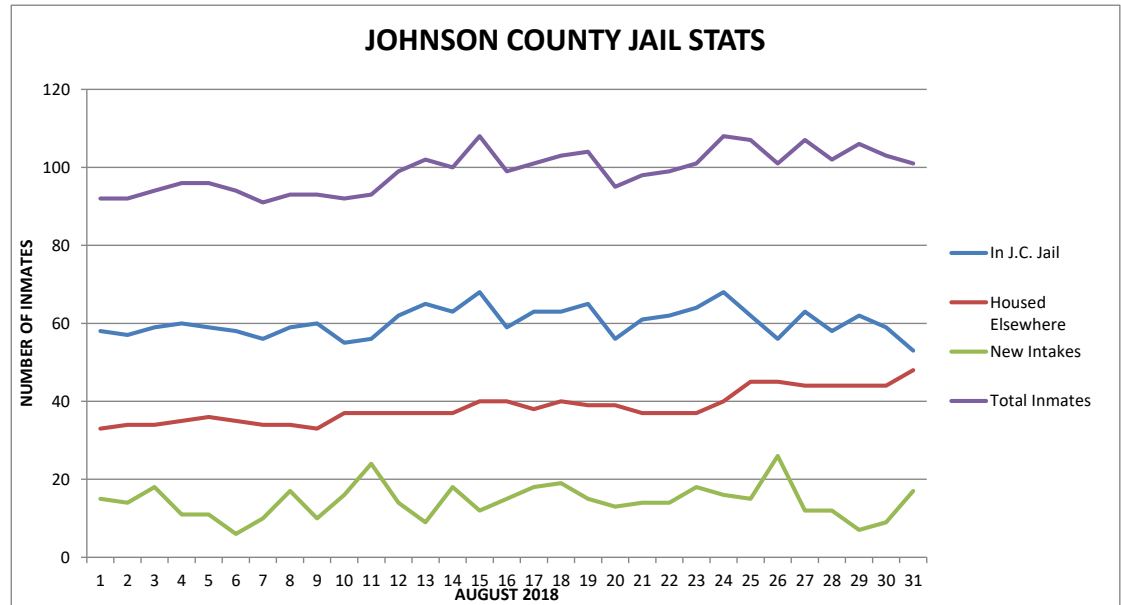

JOHNSON COUNTY JAIL STATISTICS

DATE	DAY	JOHNSON COUNTY JAIL	PRISONERS HOUSED ELSEWHERE	SENTENCED PRISONERS ON MONITOR	NEW INTAKES	TOTAL INMATES
8/1/2018	WED	58	33	1	15	92
8/2/2018	THU	57	34	1	14	92
8/3/2018	FRI	59	34	1	18	94
8/4/2018	SAT	60	35	1	11	96
8/5/2018	SUN	59	36	1	11	96
8/6/2018	MON	58	35	1	6	94
8/7/2018	TUE	56	34	1	10	91
8/8/2018	WED	59	34	0	17	93
8/9/2018	THU	60	33	0	10	93
8/10/2018	FRI	55	37	0	16	92
8/11/2018	SAT	56	37	0	24	93
8/12/2018	SUN	62	37	0	14	99
8/13/2018	MON	65	37	0	9	102
8/14/2018	TUE	63	37	0	18	100
8/15/2018	WED	68	40	0	12	108
8/16/2018	THU	59	40	0	15	99
8/17/2018	FRI	63	38	0	18	101
8/18/2018	SAT	63	40	0	19	103
8/19/2018	SUN	65	39	0	15	104
8/20/2018	MON	56	39	0	13	95
8/21/2018	TUE	61	37	0	14	98
8/22/2018	WED	62	37	0	14	99
8/23/2018	THU	64	37	0	18	101
8/24/2018	FRI	68	40	0	16	108
8/25/2018	SAT	62	45	0	15	107
8/26/2018	SUN	56	45	0	26	101
8/27/2018	MON	63	44	0	12	107
8/28/2018	TUE	58	44	0	12	102
8/29/2018	WED	62	44	0	7	106
8/30/2018	THU	59	44	0	9	103
8/31/2018	FRI	53	48	0	17	101
AUGUST AVERAGE		60.29	38.52		14.35	99.03