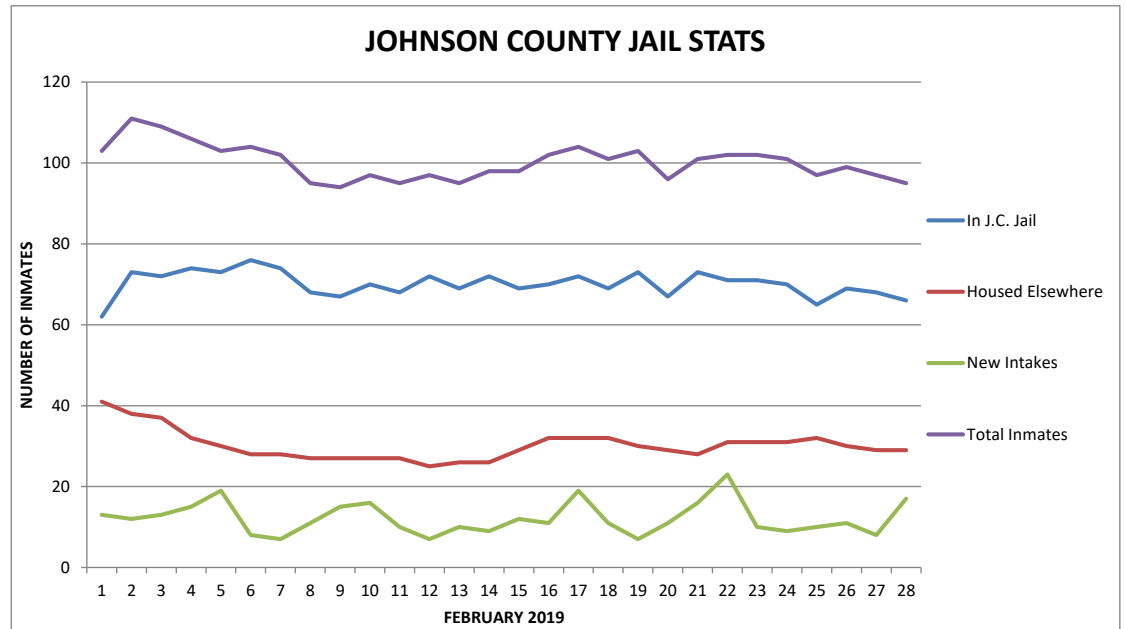

JOHNSON COUNTY JAIL STATISTICS

DATE	DAY	JOHNSON COUNTY JAIL	PRISONERS HOUSED ELSEWHERE	SENTENCED PRISONERS ON MONITOR	NEW INTAKES	TOTAL INMATES
2/1/2019	FRI	62	41	0	13	103
2/2/2019	SAT	73	38	0	12	111
2/3/2019	SUN	72	37	0	13	109
2/4/2019	MON	74	32	0	15	106
2/5/2019	TUE	73	30	0	19	103
2/6/2019	WED	76	28	0	8	104
2/7/2019	THU	74	28	0	7	102
2/8/2019	FRI	68	27	0	11	95
2/9/2019	SAT	67	27	0	15	94
2/10/2019	SUN	70	27	0	16	97
2/11/2019	MON	68	27	0	10	95
2/12/2019	TUE	72	25	0	7	97
2/13/2019	WED	69	26	0	10	95
2/14/2019	THU	72	26	0	9	98
2/15/2019	FRI	69	29	0	12	98
2/16/2019	SAT	70	32	0	11	102
2/17/2019	SUN	72	32	0	19	104
2/18/2019	MON	69	32	0	11	101
2/19/2019	TUE	73	30	0	7	103
2/20/2019	WED	67	29	0	11	96
2/21/2019	THU	73	28	0	16	101
2/22/2019	FRI	71	31	0	23	102
2/23/2019	SAT	71	31	0	10	102
2/24/2019	SUN	70	31	0	9	101
2/25/2019	MON	65	32	0	10	97
2/26/2019	TUE	69	30	0	11	99
2/27/2019	WED	68	29	0	8	97
2/28/2019	THU	66	29	0	17	95
FEBRUARY AVG.		70.11	30.14		12.14	100.25