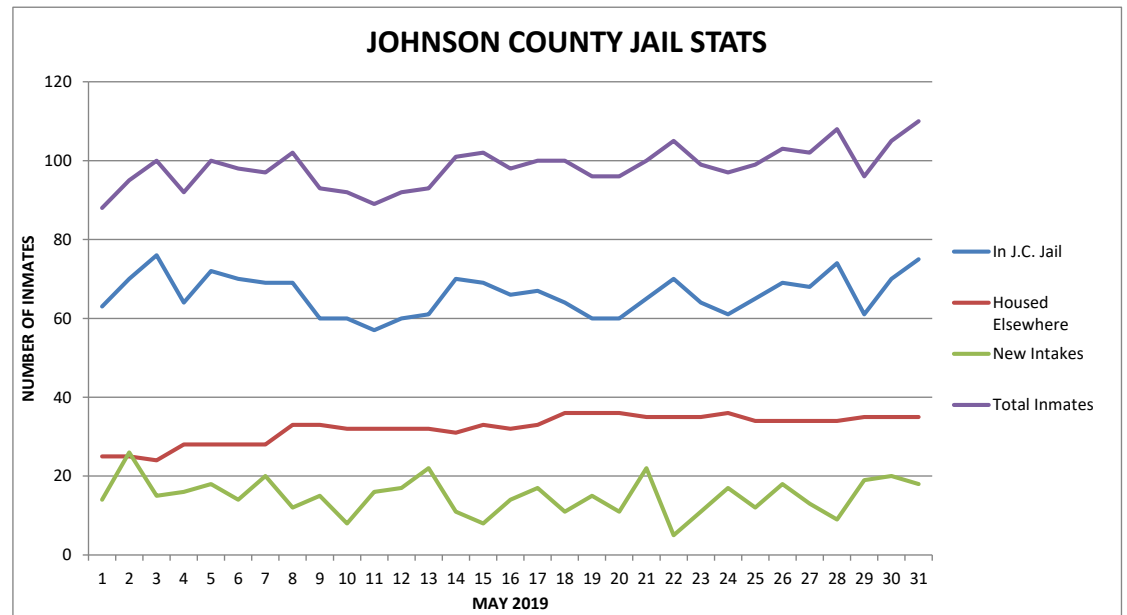

JOHNSON COUNTY JAIL STATISTICS

DATE	DAY	JOHNSON COUNTY JAIL	PRISONERS HOUSED ELSEWHERE	SENTENCED PRISONERS ON MONITOR	NEW INTAKES	TOTAL INMATES
5/1/2019	WED	63	25	0	14	88
5/2/2019	THU	70	25	0	26	95
5/3/2019	FRI	76	24	0	15	100
5/4/2019	SAT	64	28	0	16	92
5/5/2019	SUN	72	28	0	18	100
5/6/2019	MON	70	28	0	14	98
5/7/2019	TUE	69	28	0	20	97
5/8/2019	WED	69	33	0	12	102
5/9/2019	THU	60	33	0	15	93
5/10/2019	FRI	60	32	0	8	92
5/11/2019	SAT	57	32	0	16	89
5/12/2019	SUN	60	32	0	17	92
5/13/2019	MON	61	32	0	22	93
5/14/2019	TUE	70	31	0	11	101
5/15/2019	WED	69	33	0	8	102
5/16/2019	THU	66	32	0	14	98
5/17/2019	FRI	67	33	0	17	100
5/18/2019	SAT	64	36	0	11	100
5/19/2019	SUN	60	36	0	15	96
5/20/2019	MON	60	36	0	11	96
5/21/2019	TUE	65	35	0	22	100
5/22/2019	WED	70	35	0	5	105
5/23/2019	THU	64	35	0	11	99
5/24/2019	FRI	61	36	0	17	97
5/25/2019	SAT	65	34	0	12	99
5/26/2019	SUN	69	34	0	18	103
5/27/2019	MON	68	34	0	13	102
5/28/2019	TUE	74	34	0	9	108
5/29/2019	WED	61	35	0	19	96
5/30/2019	THU	70	35	0	20	105
5/31/2019	FRI	75	35	0	18	110
MAY AVERAGE		66.1	32.23		14.97	98.32