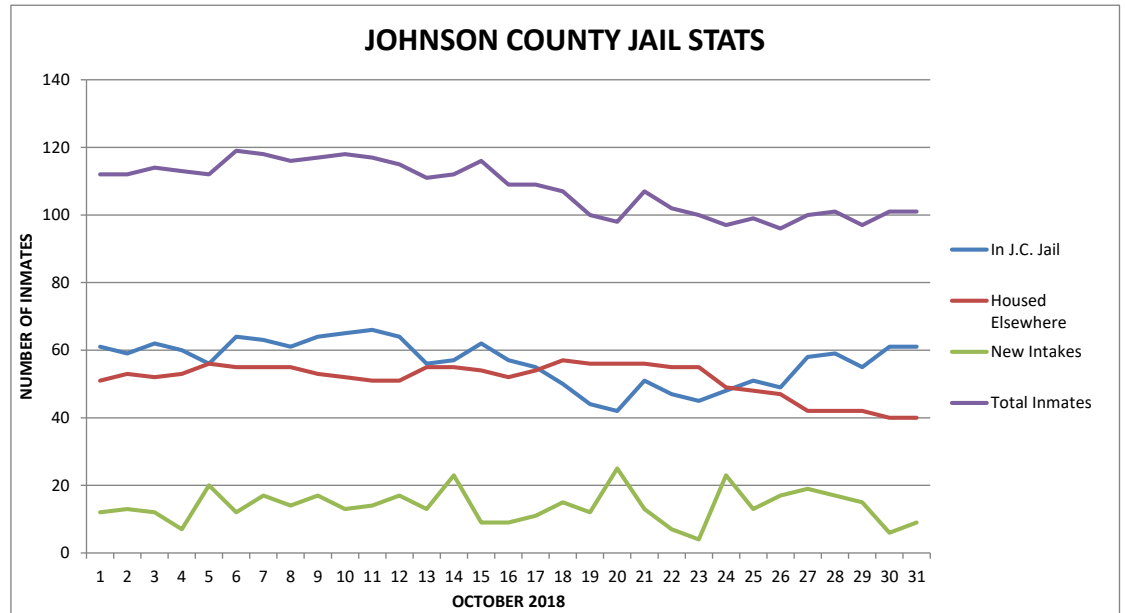

JOHNSON COUNTY JAIL STATISTICS

DATE	DAY	JOHNSON COUNTY JAIL	PRISONERS HOUSED ELSEWHERE	SENTENCED PRISONERS ON MONITOR	NEW INTAKES	TOTAL INMATES
10/1/2018	MON	61	51	0	12	112
10/2/2018	TUE	59	53	0	13	112
10/3/2018	WED	62	52	0	12	114
10/4/2018	THU	60	53	0	7	113
10/5/2018	FRI	56	56	0	20	112
10/6/2018	SAT	64	55	0	12	119
10/7/2018	SUN	63	55	0	17	118
10/8/2018	MON	61	55	0	14	116
10/9/2018	TUE	64	53	0	17	117
10/10/2018	WED	65	52	1	13	118
10/11/2018	THU	66	51	0	14	117
10/12/2018	FRI	64	51	0	17	115
10/13/2018	SAT	56	55	0	13	111
10/14/2018	SUN	57	55	0	23	112
10/15/2018	MON	62	54	0	9	116
10/16/2018	TUE	57	52	0	9	109
10/17/2018	WED	55	54	0	11	109
10/18/2018	THU	50	57	0	15	107
10/19/2018	FRI	44	56	0	12	100
10/20/2018	SAT	42	56	0	25	98
10/21/2018	SUN	51	56	0	13	107
10/22/2018	MON	47	55	0	7	102
10/23/2018	TUE	45	55	0	4	100
10/24/2018	WED	48	49	0	23	97
10/25/2018	THU	51	48	0	13	99
10/26/2018	FRI	49	47	0	17	96
10/27/2018	SAT	58	42	0	19	100
10/28/2018	SUN	59	42	0	17	101
10/29/2018	MON	55	42	0	15	97
10/30/2018	TUE	61	40	0	6	101
10/31/2018	WED	61	40	0	9	101
OCTOBER AVG.		56.55	51.35		13.81	107.94