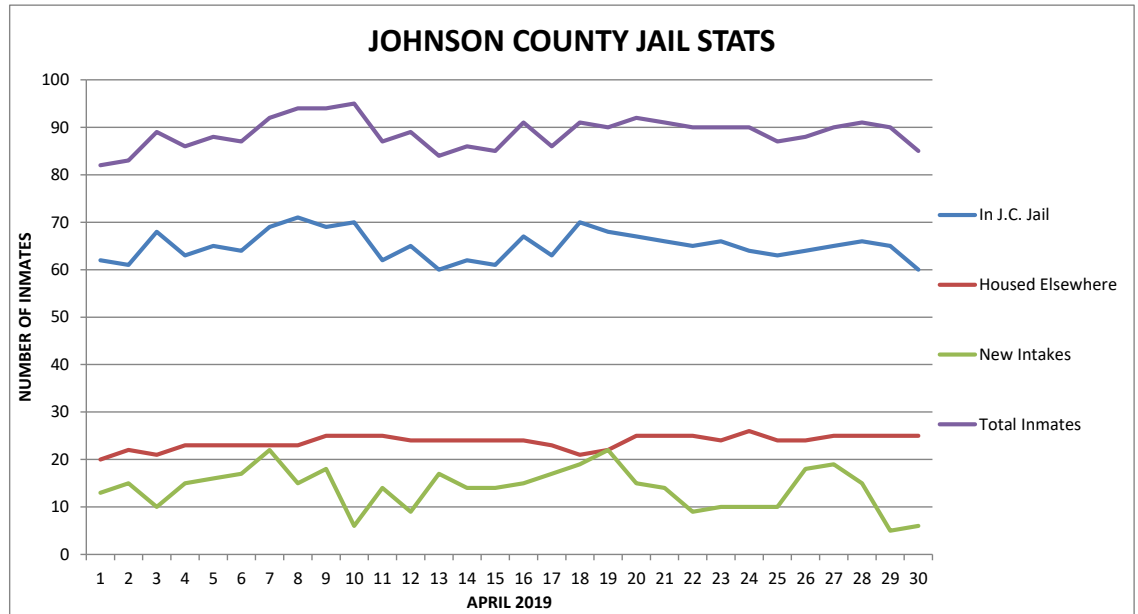

JOHNSON COUNTY JAIL STATISTICS

DATE	DAY	JOHNSON COUNTY JAIL	PRISONERS HOUSED ELSEWHERE	SENTENCED PRISONERS ON MONITOR	DAILY NEW INTAKES	TOTAL INMATES
4/1/2019	MON	62	20	0	13	82
4/2/2019	TUE	61	22	0	15	83
4/3/2019	WED	68	21	0	10	89
4/4/2019	THU	63	23	0	15	86
4/5/2019	FRI	65	23	0	16	88
4/6/2019	SAT	64	23	0	17	87
4/7/2019	SUN	69	23	0	22	92
4/8/2019	MON	71	23	0	15	94
4/9/2019	TUE	69	25	0	18	94
4/10/2019	WED	70	25	0	6	95
4/11/2019	THU	62	25	0	14	87
4/12/2019	FRI	65	24	0	9	89
4/13/2019	SAT	60	24	0	17	84
4/14/2019	SUN	62	24	0	14	86
4/15/2019	MON	61	24	0	14	85
4/16/2019	TUE	67	24	0	15	91
4/17/2019	WED	63	23	0	17	86
4/18/2019	THU	70	21	0	19	91
4/19/2019	FRI	68	22	0	22	90
4/20/2019	SAT	67	25	0	15	92
4/21/2019	SUN	66	25	0	14	91
4/22/2019	MON	65	25	0	9	90
4/23/2019	TUE	66	24	0	10	90
4/24/2019	WED	64	26	0	10	90
4/25/2019	THU	63	24	0	10	87
4/26/2019	FRI	64	24	0	18	88
4/27/2019	SAT	65	25	0	19	90
4/28/2019	SUN	66	25	0	15	91
4/29/2019	MON	65	25	0	5	90
4/30/2019	TUE	60	25	0	6	85
APRIL AVERAGE		65.03	23.73		13.97	88.77