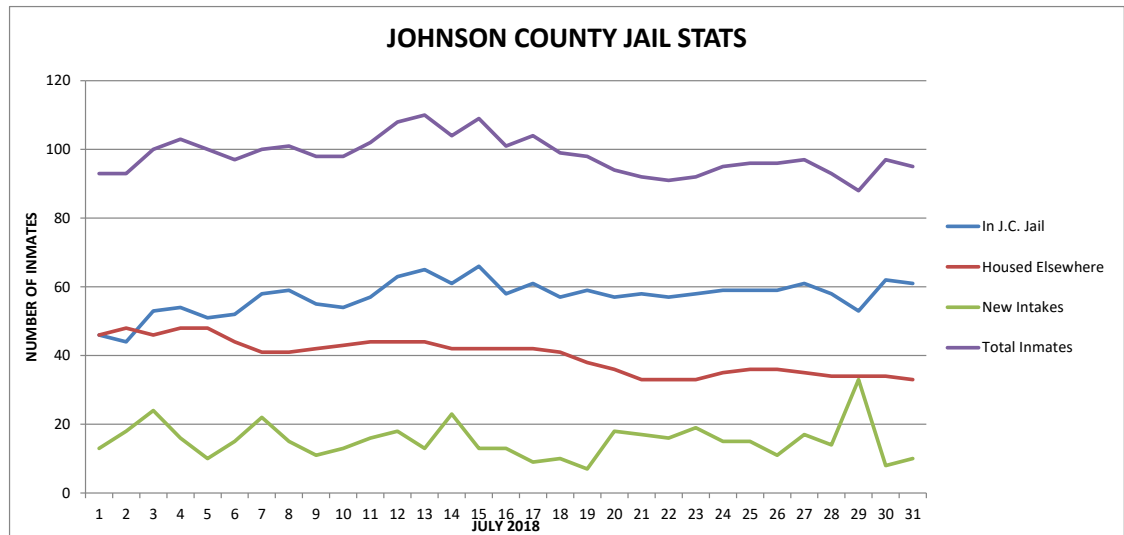

JOHNSON COUNTY JAIL STATS - FISCAL YEAR 2018-2019

MONTH	MONTHLY AVERAGE				COST TO HOUSE ELSEWHERE
	INMATES IN J.C. JAIL	HOUSED ELSEWHERE	DAILY NEW INTAKES	TOTAL INMATES	
JULY 2018	57.26	39.94	15.23	98.19	\$ 67,235.00
AUGUST 2018	60.29	38.52	14.35	99.03	\$ 63,360.00
SEPTEMBER 2018	58.90	53.37	17.23	112.27	\$ 85,225.00
OCTOBER 2018	56.55	51.35	13.81	107.94	\$ 80,740.00
NOVEMBER 2018	56.67	32.77	12.77	89.43	\$ 48,510.00
DECEMBER 2018	60.97	29.52	14.10	90.94	\$ 45,910.00
JANUARY 2019	68.16	39.00	13.61	107.16	\$ 59,070.00
FEBRUARY 2019	70.11	30.14	12.14	100.25	\$ 40,260.00
MARCH 2019	68.90	25.81	15.13	94.71	\$ 38,775.00
APRIL 2019	65.03	23.73	13.97	88.77	\$ 36,905.00
MAY 2019	66.10	32.23	14.97	98.32	\$ 53,575.00
JUNE 2019	71.73	42.07	16.47	113.80	\$ 67,710.00

JOHNSON COUNTY JAIL STATISTICS

DATE	DAY	JOHNSON COUNTY JAIL	PRISONERS HOUSED ELSEWHERE	SENTENCED PRISONERS ON MONITOR	NEW INTAKES	TOTAL INMATES
7/1/2018	SUN	46	46	1	13	93
7/2/2018	MON	44	48	1	18	93
7/3/2018	TUE	53	46	1	24	100
7/4/2018	WED	54	48	1	16	103
7/5/2018	THU	51	48	1	10	100
7/6/2018	FRI	52	44	1	15	97
7/7/2018	SAT	58	41	1	22	100
7/8/2018	SUN	59	41	1	15	101
7/9/2018	MON	55	42	1	11	98
7/10/2018	TUE	54	43	1	13	98
7/11/2018	WED	57	44	1	16	102
7/12/2018	THU	63	44	1	18	108
7/13/2018	FRI	65	44	1	13	110
7/14/2018	SAT	61	42	1	23	104
7/15/2018	SUN	66	42	1	13	109
7/16/2018	MON	58	42	1	13	101
7/17/2018	TUE	61	42	1	9	104
7/18/2018	WED	57	41	1	10	99
7/19/2018	THU	59	38	1	7	98
7/20/2018	FRI	57	36	1	18	94
7/21/2018	SAT	58	33	1	17	92
7/22/2018	SUN	57	33	1	16	91
7/23/2018	MON	58	33	1	19	92
7/24/2018	TUE	59	35	1	15	95
7/25/2018	WED	59	36	1	15	96
7/26/2018	THU	59	36	1	11	96
7/27/2018	FRI	61	35	1	17	97
7/28/2018	SAT	58	34	1	14	93
7/29/2018	SUN	53	34	1	33	88
7/30/2018	MON	62	34	1	8	97
7/31/2018	TUE	61	33	1	10	95
JULY AVERAGE		57.26	39.94		15.23	98.19