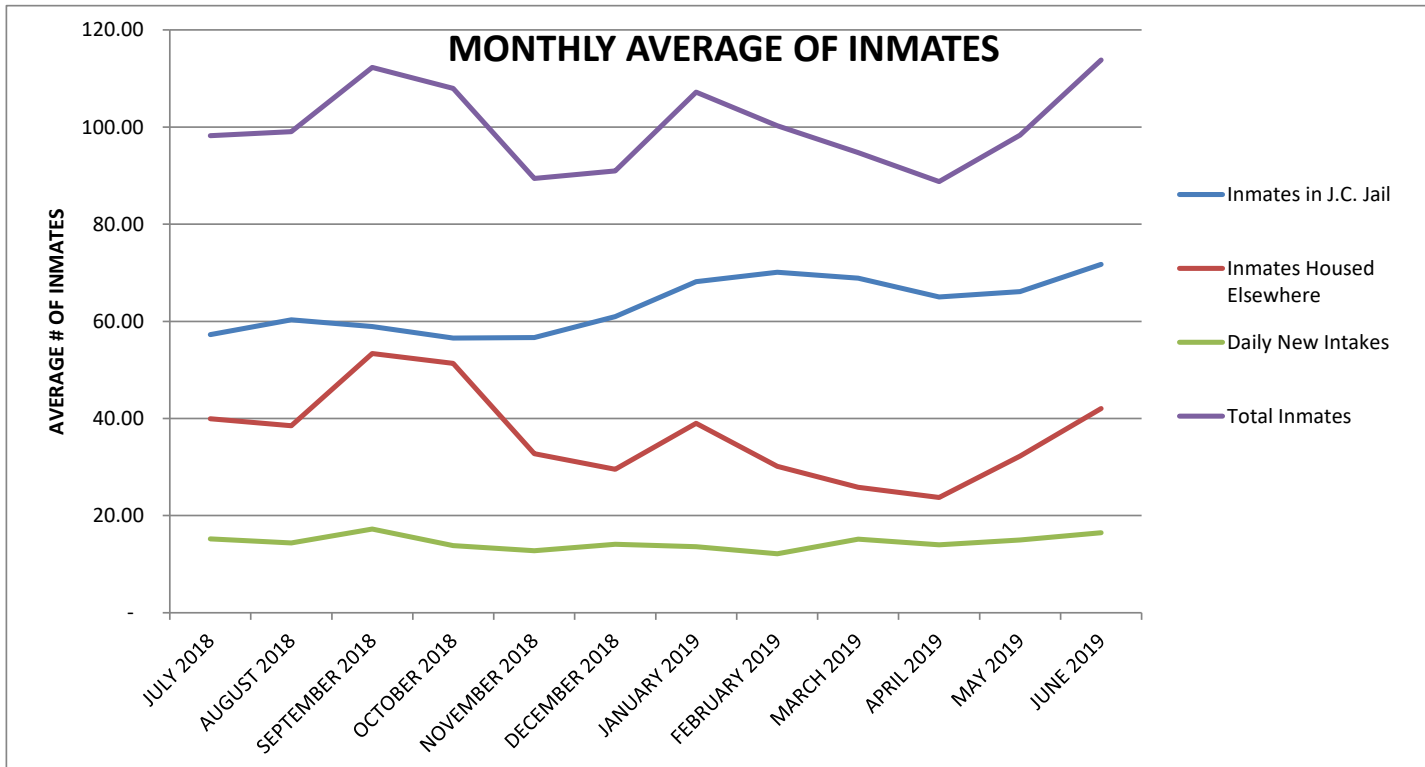

JOHNSON COUNTY JAIL STATS - FISCAL YEAR 2018-2019

MONTH	MONTHLY AVERAGE				COST TO HOUSE ELSEWHERE
	INMATES IN J.C. JAIL	HOUSED ELSEWHERE	DAILY NEW INTAKES	TOTAL INMATES	
JULY 2018	57.26	39.94	15.23	98.19	\$ 67,235.00
AUGUST 2018	60.29	38.52	14.35	99.03	\$ 63,360.00
SEPTEMBER 2018	58.90	53.37	17.23	112.27	\$ 85,225.00
OCTOBER 2018	56.55	51.35	13.81	107.94	\$ 80,740.00
NOVEMBER 2018	56.67	32.77	12.77	89.43	\$ 48,510.00
DECEMBER 2018	60.97	29.52	14.10	90.94	\$ 45,910.00
JANUARY 2019	68.16	39.00	13.61	107.16	\$ 59,070.00
FEBRUARY 2019	70.11	30.14	12.14	100.25	\$ 40,260.00
MARCH 2019	68.90	25.81	15.13	94.71	\$ 38,775.00
APRIL 2019	65.03	23.73	13.97	88.77	\$ 36,905.00
MAY 2019	66.10	32.23	14.97	98.32	\$ 53,575.00
JUNE 2019	71.73	42.07	16.47	113.80	\$ 67,710.00

JOHNSON COUNTY JAIL STATISTICS

DATE	DAY	JOHNSON COUNTY JAIL	PRISONERS HOUSED ELSEWHERE	SENTENCED PRISONERS ON MONITOR	NEW INTAKES	TOTAL INMATES
7/1/2018	SUN	46	46	1	13	93
7/2/2018	MON	44	48	1	18	93
7/3/2018	TUE	53	46	1	24	100
7/4/2018	WED	54	48	1	16	103
7/5/2018	THU	51	48	1	10	100
7/6/2018	FRI	52	44	1	15	97
7/7/2018	SAT	58	41	1	22	100
7/8/2018	SUN	59	41	1	15	101
7/9/2018	MON	55	42	1	11	98
7/10/2018	TUE	54	43	1	13	98
7/11/2018	WED	57	44	1	16	102
7/12/2018	THU	63	44	1	18	108
7/13/2018	FRI	65	44	1	13	110
7/14/2018	SAT	61	42	1	23	104
7/15/2018	SUN	66	42	1	13	109
7/16/2018	MON	58	42	1	13	101
7/17/2018	TUE	61	42	1	9	104
7/18/2018	WED	57	41	1	10	99
7/19/2018	THU	59	38	1	7	98
7/20/2018	FRI	57	36	1	18	94
7/21/2018	SAT	58	33	1	17	92
7/22/2018	SUN	57	33	1	16	91
7/23/2018	MON	58	33	1	19	92
7/24/2018	TUE	59	35	1	15	95
7/25/2018	WED	59	36	1	15	96
7/26/2018	THU	59	36	1	11	96
7/27/2018	FRI	61	35	1	17	97
7/28/2018	SAT	58	34	1	14	93
7/29/2018	SUN	53	34	1	33	88
7/30/2018	MON	62	34	1	8	97
7/31/2018	TUE	61	33	1	10	95
JULY AVERAGE		57.26	39.94		15.23	98.19