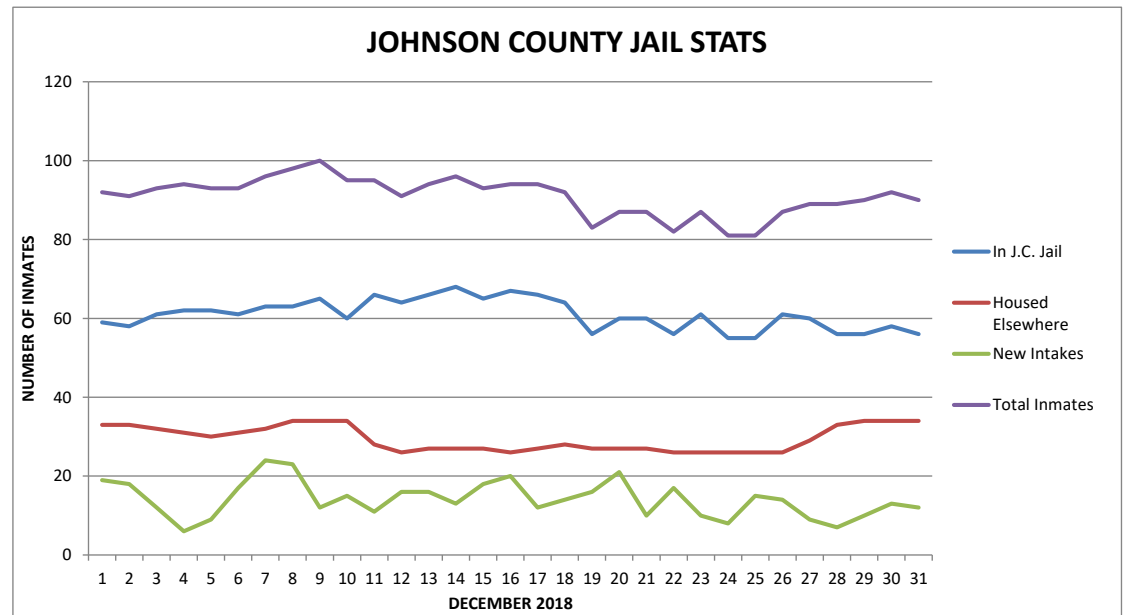

JOHNSON COUNTY JAIL STATISTICS

DATE	DAY	JOHNSON COUNTY JAIL	PRISONERS HOUSED ELSEWHERE	SENTENCED PRISONERS ON MONITOR	NEW INTAKES	TOTAL INMATES
12/1/2018	SAT	59	33	0	19	92
12/2/2018	SUN	58	33	0	18	91
12/3/2018	MON	61	32	0	12	93
12/4/2018	TUE	62	31	1	6	94
12/5/2018	WED	62	30	1	9	93
12/6/2018	THU	61	31	1	17	93
12/7/2018	FRI	63	32	1	24	96
12/8/2018	SAT	63	34	1	23	98
12/9/2018	SUN	65	34	1	12	100
12/10/2018	MON	60	34	1	15	95
12/11/2018	TUE	66	28	1	11	95
12/12/2018	WED	64	26	1	16	91
12/13/2018	THU	66	27	1	16	94
12/14/2018	FRI	68	27	1	13	96
12/15/2018	SAT	65	27	1	18	93
12/16/2018	SUN	67	26	1	20	94
12/17/2018	MON	66	27	1	12	94
12/18/2018	TUE	64	28	0	14	92
12/19/2018	WED	56	27	0	16	83
12/20/2018	THU	60	27	0	21	87
12/21/2018	FRI	60	27	0	10	87
12/22/2018	SAT	56	26	0	17	82
12/23/2018	SUN	61	26	0	10	87
12/24/2018	MON	55	26	0	8	81
12/25/2018	TUE	55	26	0	15	81
12/26/2018	WED	61	26	0	14	87
12/27/2018	THU	60	29	0	9	89
12/28/2018	FRI	56	33	0	7	89
12/29/2018	SAT	56	34	0	10	90
12/30/2018	SUN	58	34	0	13	92
12/31/2018	MON	56	34	0	12	90
DECEMBER AVG.		60.97	29.52		14.1	90.94