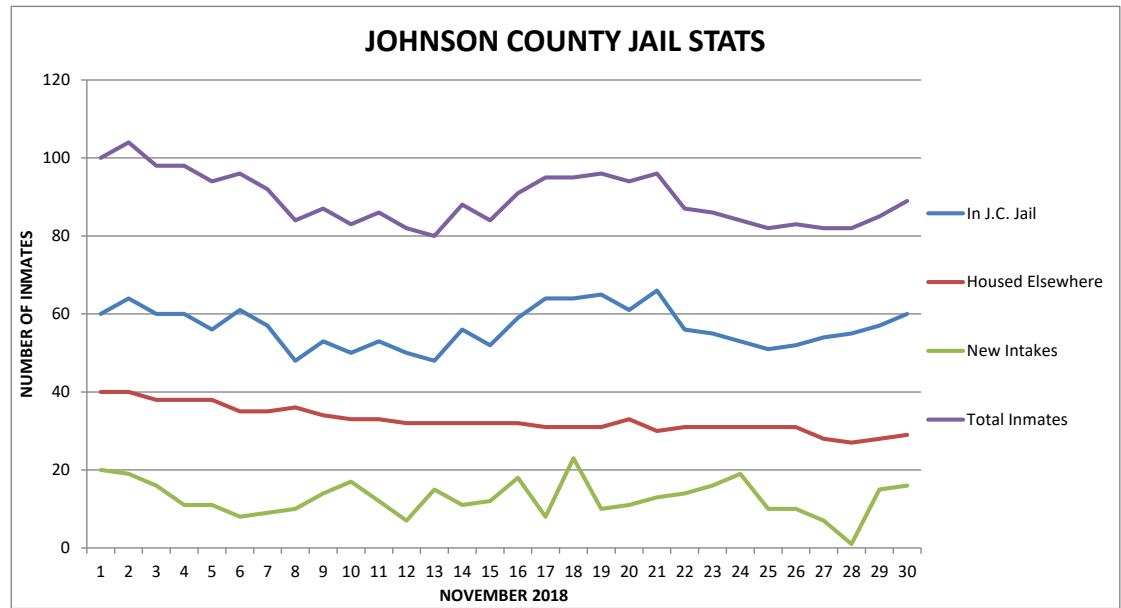

JOHNSON COUNTY JAIL STATISTICS

DATE	DAY	JOHNSON COUNTY PRISONERS		SENTENCED PRISONERS ON MONITOR	NEW INTAKES	TOTAL INMATES
		HOUSED JAIL	ELSEWHERE			
11/1/2018	THU	60	40	0	20	100
11/2/2018	FRI	64	40	0	19	104
11/3/2018	SAT	60	38	0	16	98
11/4/2018	SUN	60	38	0	11	98
11/5/2018	MON	56	38	0	11	94
11/6/2018	TUE	61	35	0	8	96
11/7/2018	WED	57	35	0	9	92
11/8/2018	THU	48	36	0	10	84
11/9/2018	FRI	53	34	0	14	87
11/10/2018	SAT	50	33	0	17	83
11/11/2018	SUN	53	33	0	12	86
11/12/2018	MON	50	32	0	7	82
11/13/2018	TUE	48	32	0	15	80
11/14/2018	WED	56	32	0	11	88
11/15/2018	THU	52	32	0	12	84
11/16/2018	FRI	59	32	0	18	91
11/17/2018	SAT	64	31	0	8	95
11/18/2018	SUN	64	31	0	23	95
11/19/2018	MON	65	31	0	10	96
11/20/2018	TUE	61	33	0	11	94
11/21/2018	WED	66	30	0	13	96
11/22/2018	THU	56	31	0	14	87
11/23/2018	FRI	55	31	0	16	86
11/24/2018	SAT	53	31	0	19	84
11/25/2018	SUN	51	31	0	10	82
11/26/2018	MON	52	31	0	10	83
11/27/2018	TUE	54	28	0	7	82
11/28/2018	WED	55	27	0	1	82
11/29/2018	THU	57	28	0	15	85
11/30/2018	FRI	60	29	0	16	89
NOVEMBER AVG.		56.67	32.77		12.77	89.43