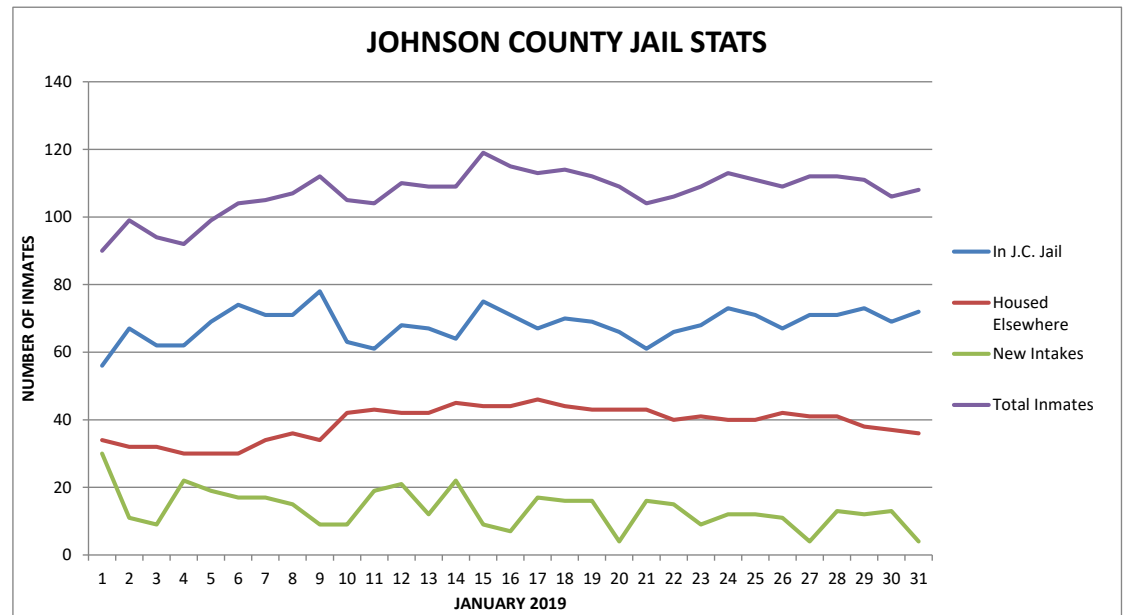

JOHNSON COUNTY JAIL STATISTICS

DATE	DAY	JOHNSON COUNTY JAIL	PRISONERS HOUSED ELSEWHERE	SENTENCED PRISONERS ON MONITOR	NEW INTAKES	TOTAL INMATES
1/1/2019	TUE	56	34	0	30	90
1/2/2019	WED	67	32	0	11	99
1/3/2019	THU	62	32	0	9	94
1/4/2019	FRI	62	30	0	22	92
1/5/2019	SAT	69	30	0	19	99
1/6/2019	SUN	74	30	0	17	104
1/7/2019	MON	71	34	0	17	105
1/8/2019	TUE	71	36	0	15	107
1/9/2019	WED	78	34	0	9	112
1/10/2019	THU	63	42	0	9	105
1/11/2019	FRI	61	43	0	19	104
1/12/2019	SAT	68	42	0	21	110
1/13/2019	SUN	67	42	0	12	109
1/14/2019	MON	64	45	0	22	109
1/15/2019	TUE	75	44	0	9	119
1/16/2019	WED	71	44	0	7	115
1/17/2019	THU	67	46	0	17	113
1/18/2019	FRI	70	44	0	16	114
1/19/2019	SAT	69	43	0	16	112
1/20/2019	SUN	66	43	0	4	109
1/21/2019	MON	61	43	0	16	104
1/22/2019	TUE	66	40	0	15	106
1/23/2019	WED	68	41	0	9	109
1/24/2019	THU	73	40	0	12	113
1/25/2019	FRI	71	40	0	12	111
1/26/2019	SAT	67	42	0	11	109
1/27/2019	SUN	71	41	0	4	112
1/28/2019	MON	71	41	0	13	112
1/29/2019	TUE	73	38	0	12	111
1/30/2019	WED	69	37	0	13	106
1/31/2019	THU	72	36	0	4	108
JANUARY AVG.		68.16	39		13.61	107.16