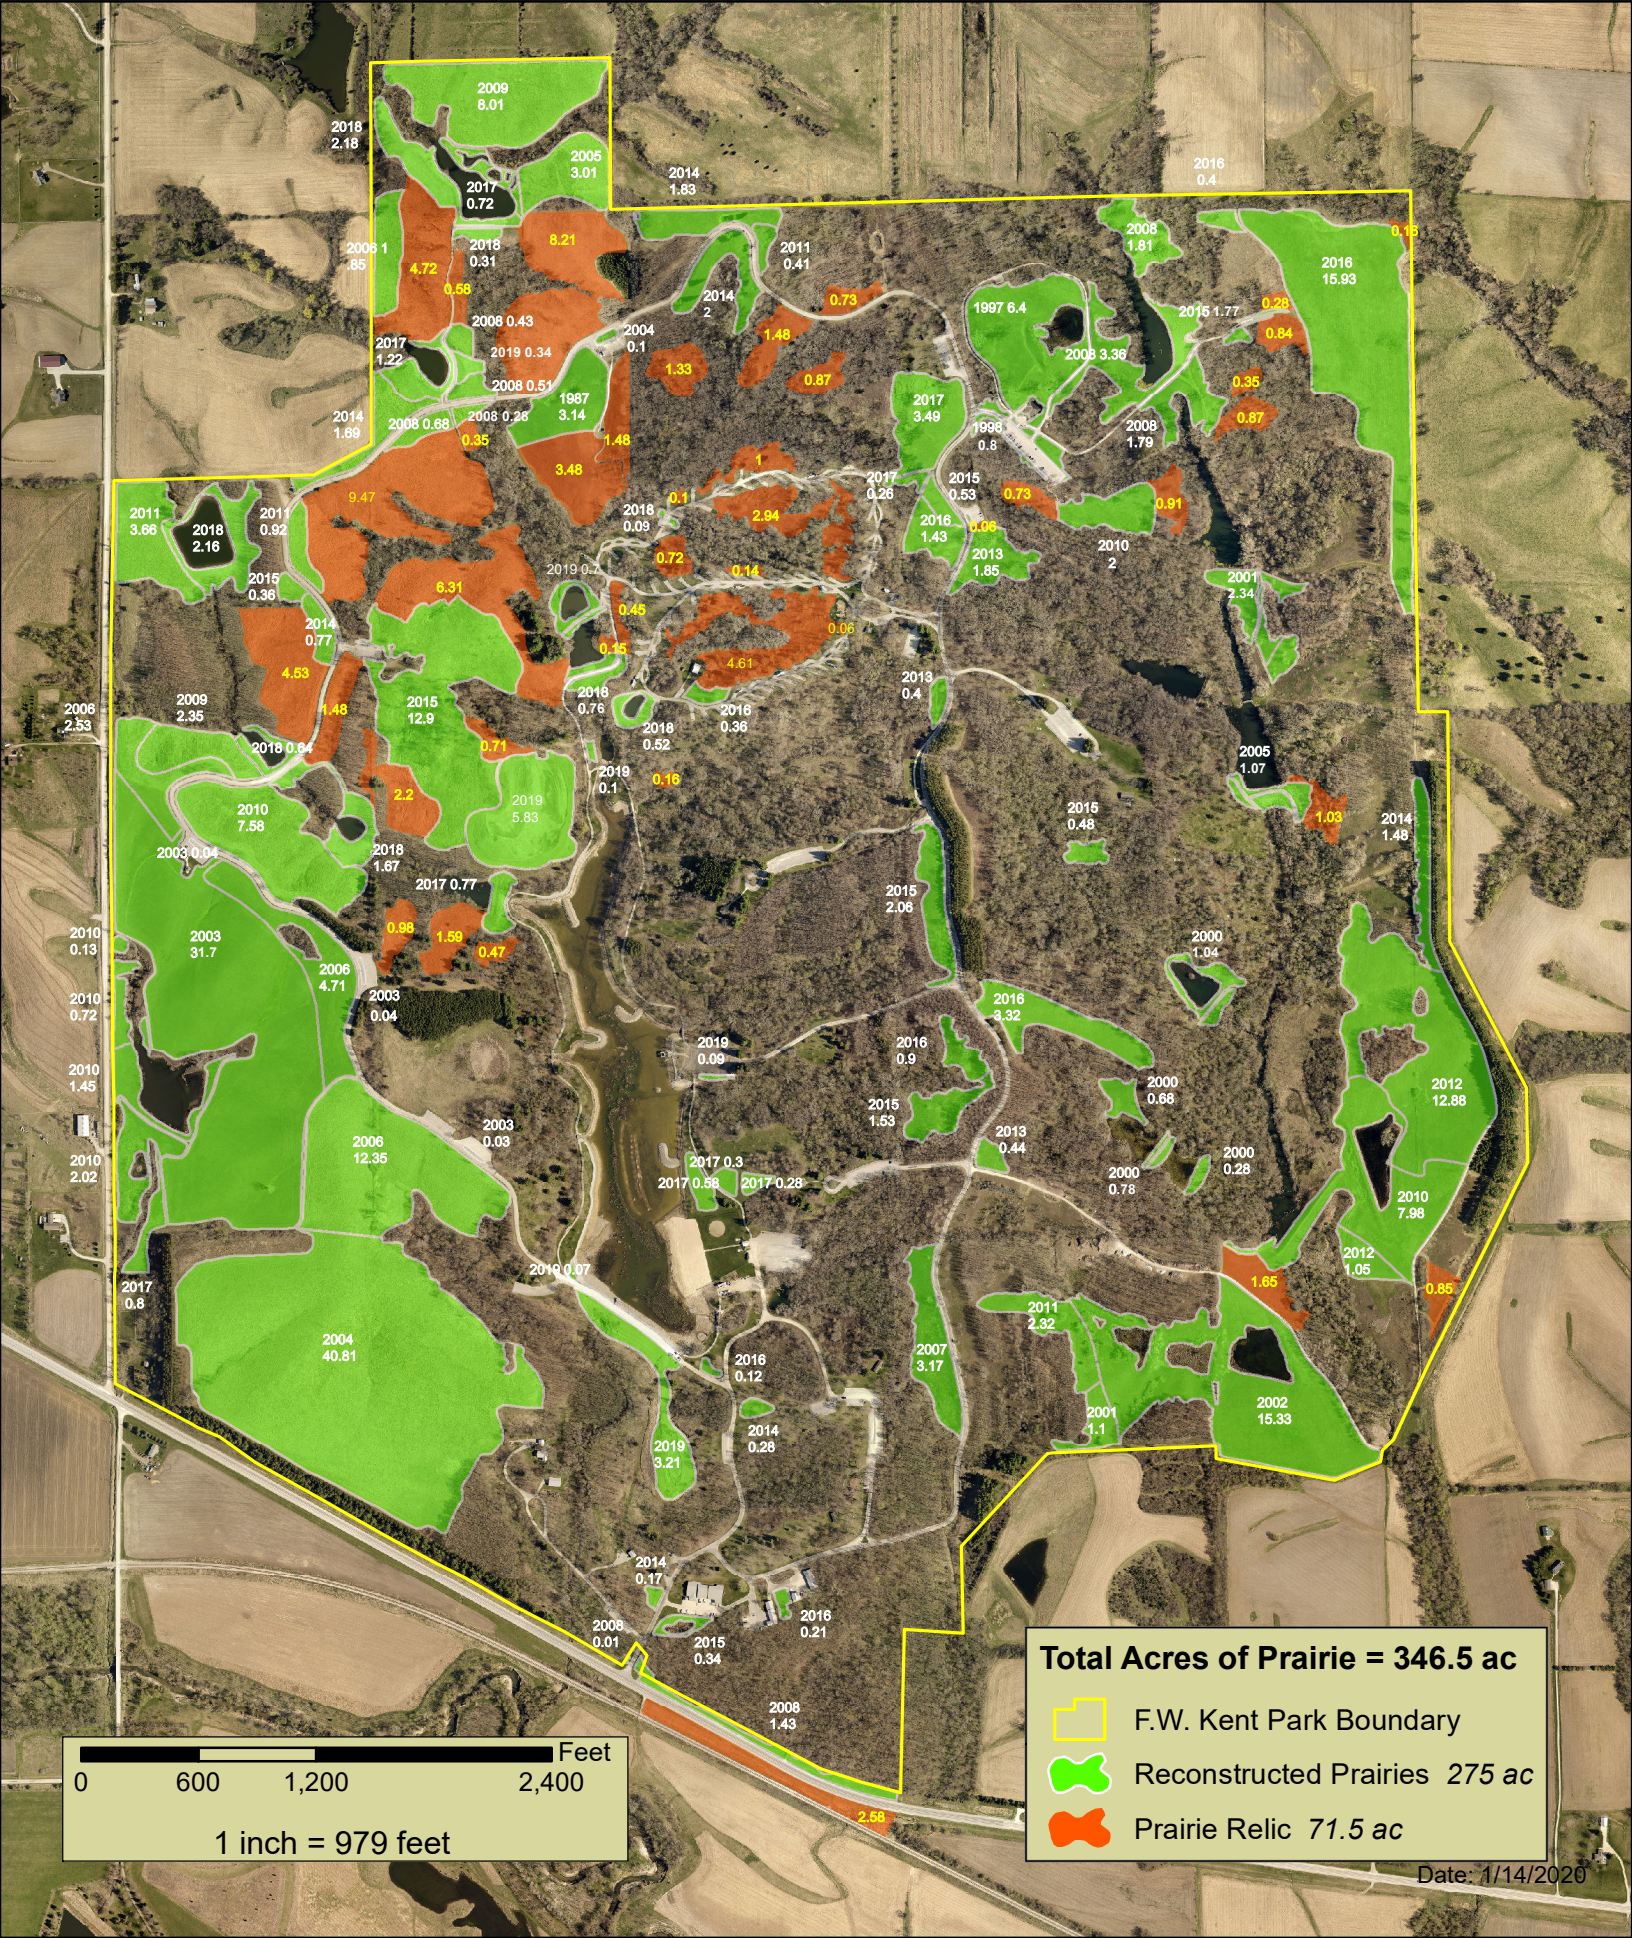

F.W. Kent Park Prairies & Seeding Dates

Total Acres of Prairie = 346.5 ac

- F.W. Kent Park Boundary
- Reconstructed Prairies 275 ac
- Prairie Relic 71.5 ac