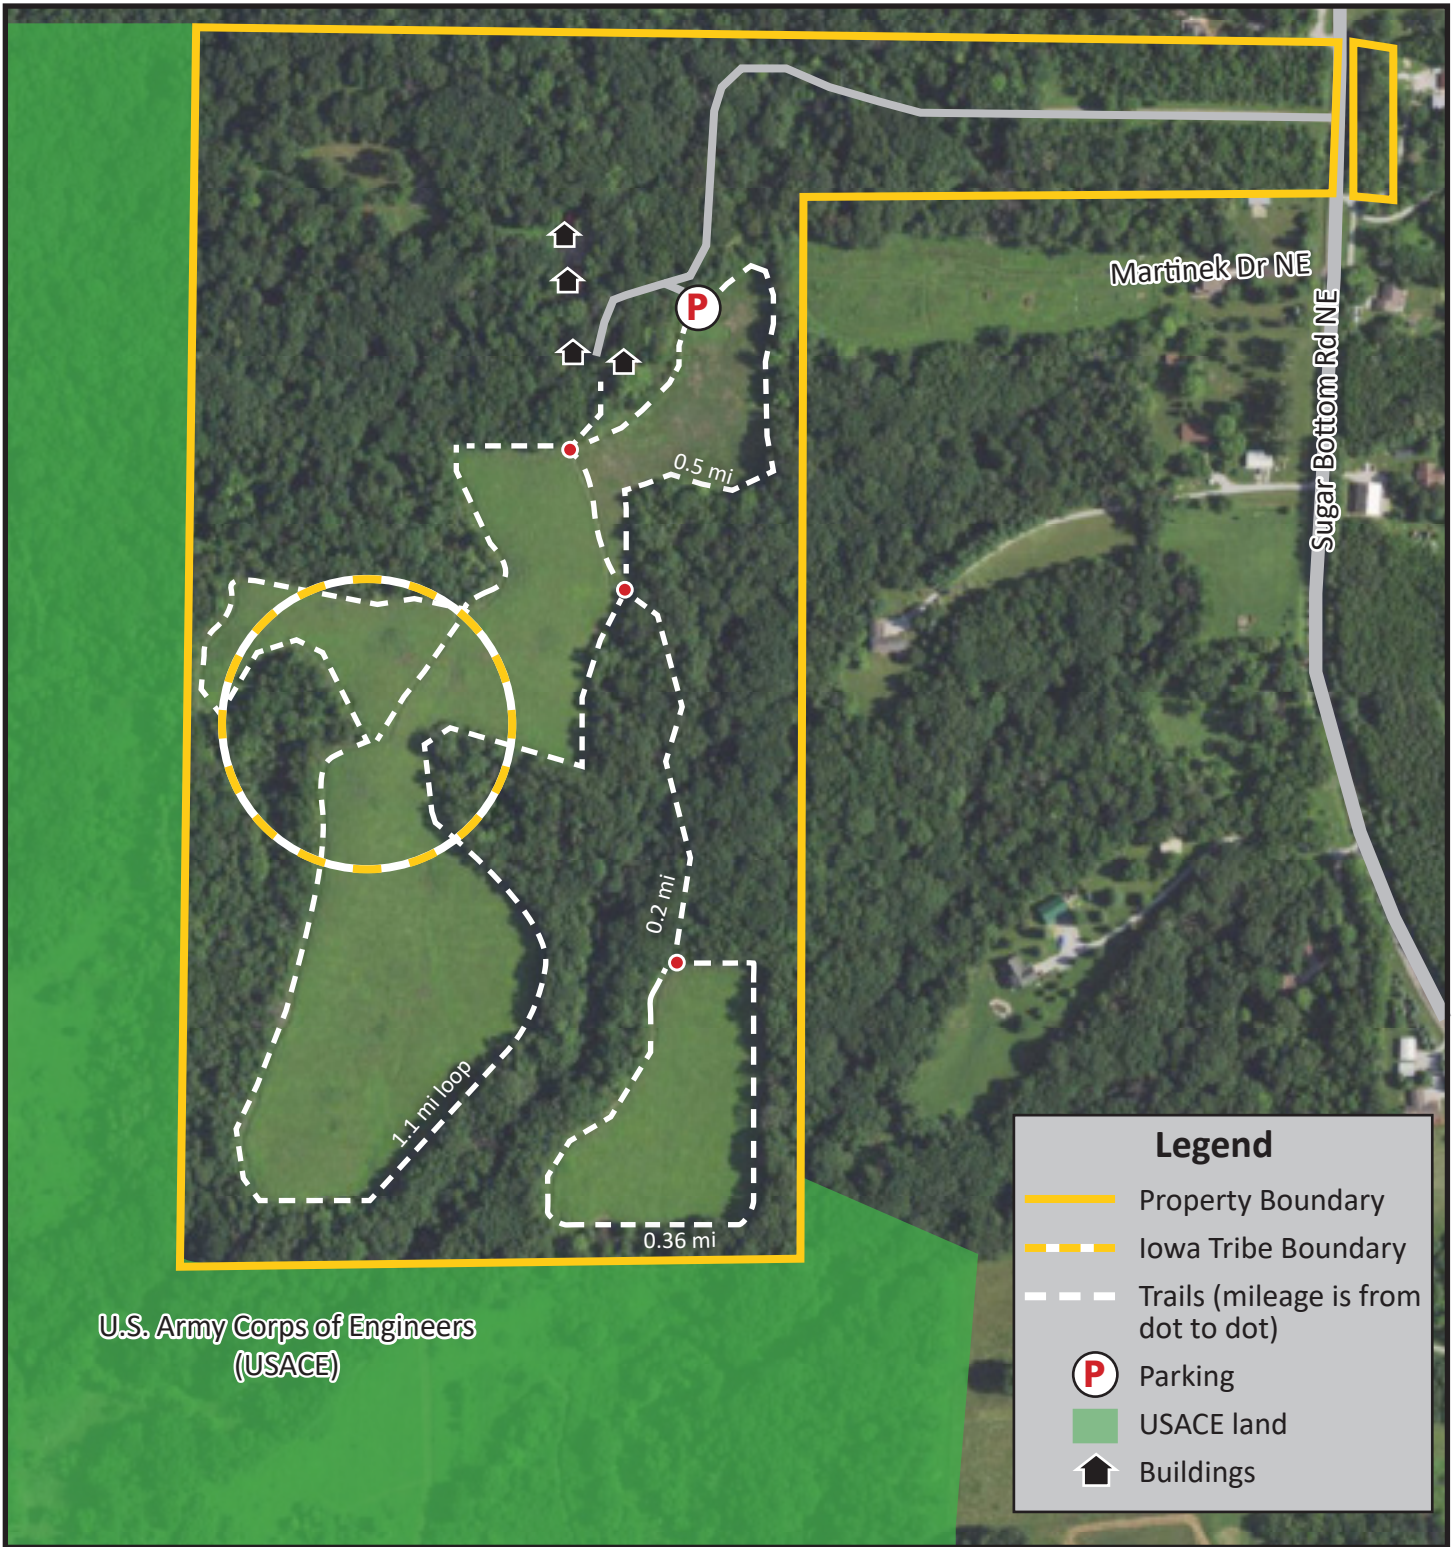

# Two Horse Farm

 **2257 Sugar Bottom Rd NE  
Solon, IA 52333**

**Overview:** Two Horse Farm is an 83-acre park that features restored prairie and oak-hickory forest. The property is a former farm and several buildings on site remind the visitor of that history. A 7-acre circle in the center of the property was donated to the Iowa Tribe of Nebraska and Kansas. Sugar Bottom Recreation Area, owned and managed by the U.S. Army Corps of Engineers, surrounds the property on two sides, creating an extensive habitat corridor.

## Features:

- This property features 64 acres of oak-hickory forest, 15.5 acres of reconstructed prairie, and a 3.5-acre farmstead. The site includes 364 species of plants including at least 14 rare and notable species. Both the forest and prairies will continue to be restored and enhanced by JCC.
- Two miles of grassed trail wind around the prairie areas. Trails are for pedestrian use only.
- An 1890 farm house, thought to be an original Sears-Roebuck & Co. kit house, is still on the property, surrounded by English gardens. A restored 1913 barn, granary, and a corn crib are also on site.
- Raptor Advocacy Rehabilitation and Education (RARE), an organization devoted to raptors, is based out of the property, and raptor education programs may take place on the property for school groups and the general public.
- Seven acres of prairie was gifted to the Iowa Tribe of Kansas and Nebraska in 2022. This donation to the Iowa Tribe is historic - currently, the Iowa Tribe has no other land holdings in the state of Iowa.
- This property is open to archery hunting.

# Two Horse Farm

2257 Sugar Bottom Rd NE, Solon IA 52333

Scale 1:5111 | 1 inch = 426 feet