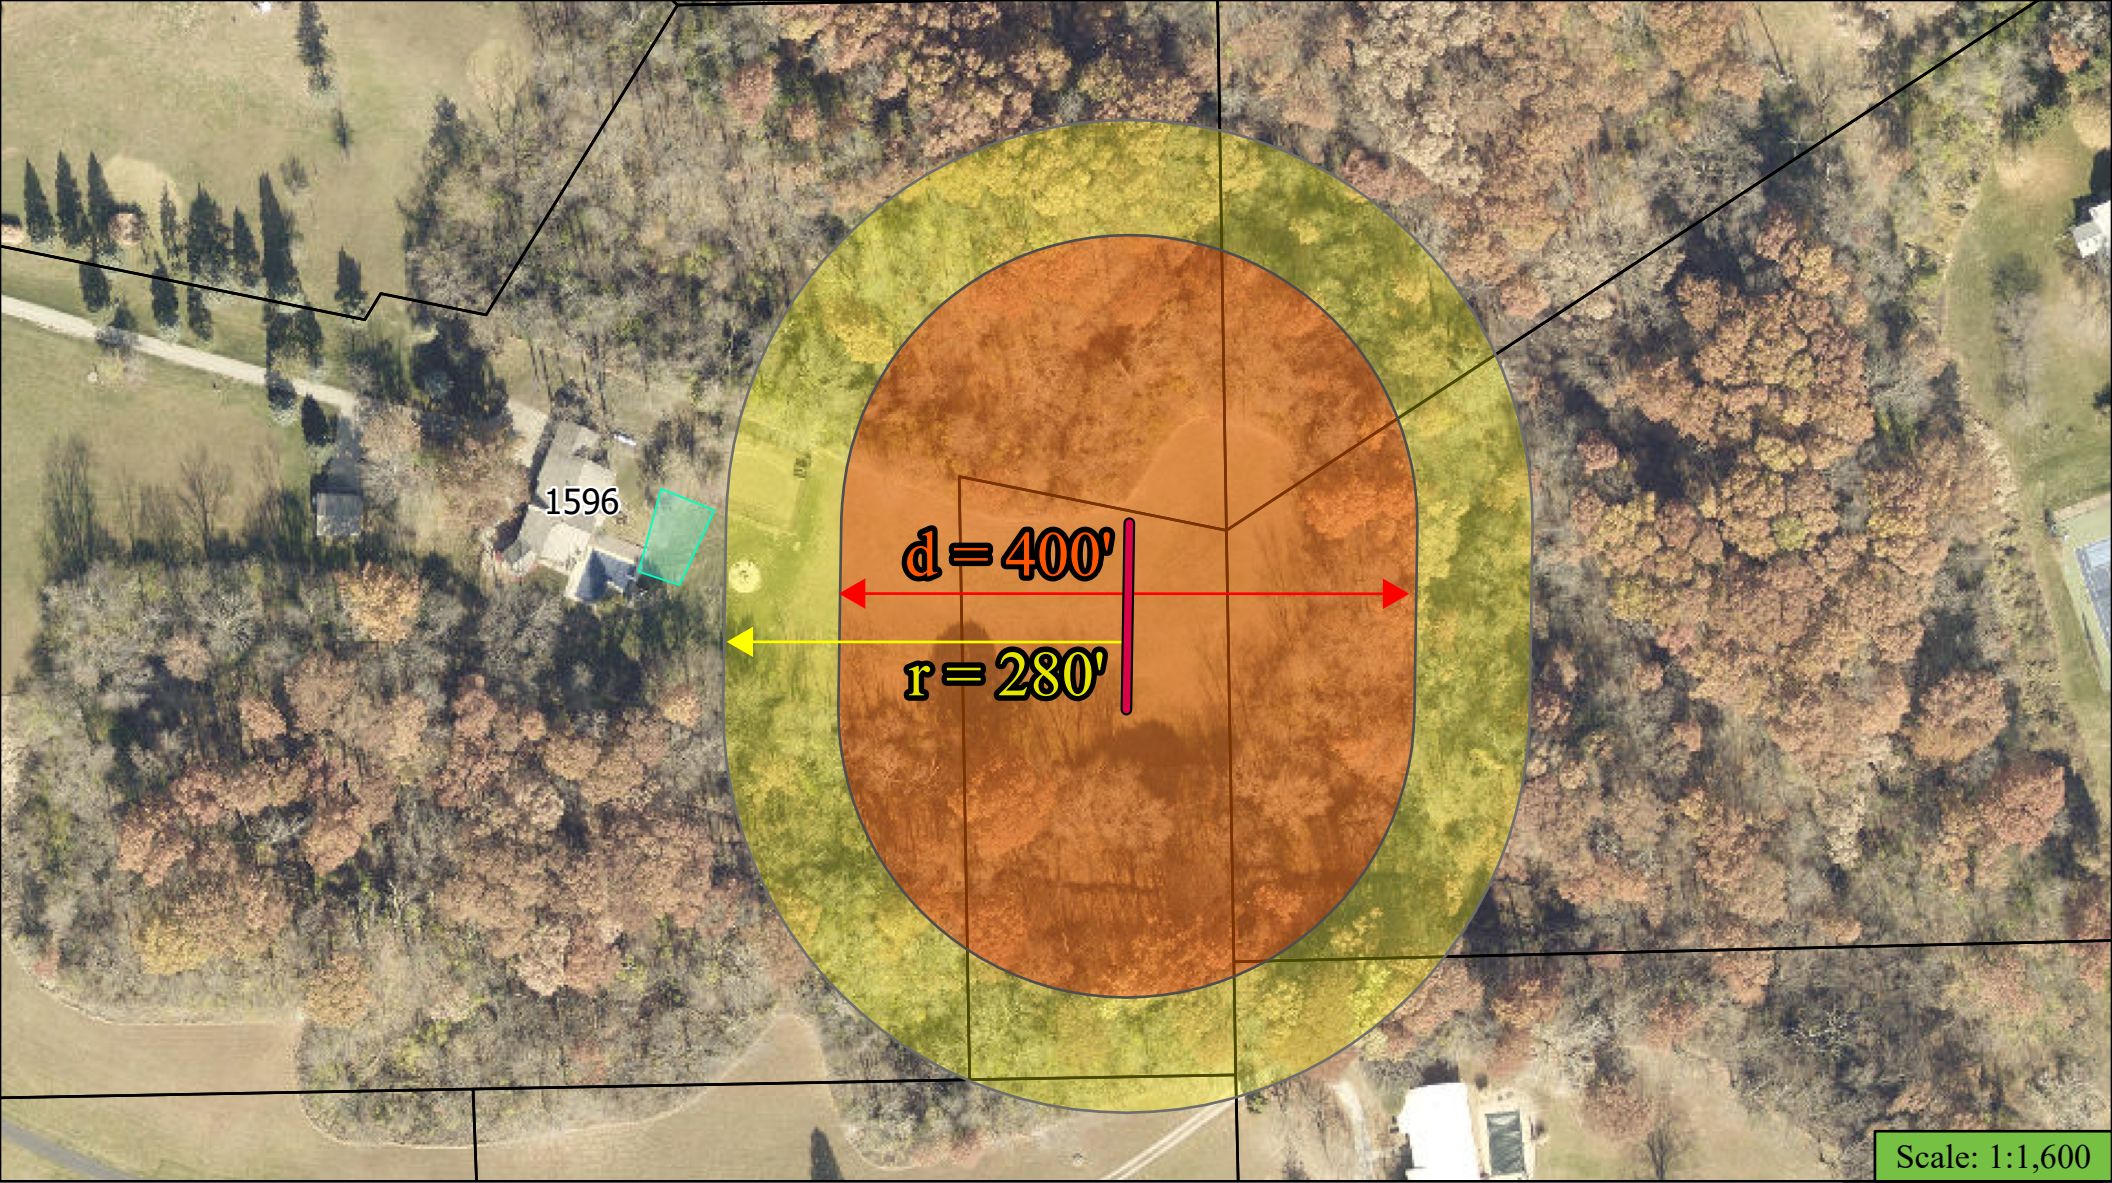

FIREWORKS COVER SHEET**NO. FW26-000003****APPLICATION DATE: 03/27/2026****PROPERTY OWNER:****APPLICANT: Mary Taylor****WORK DESCRIPTION: Fireworks****SITE ADDRESS: 1596 Bramblewood Dr. NE****PARCEL NUMBER:****Planning, Development and Sustainability****913 S. Dubuque St. Iowa City, IA 52240****planning@johnsoncountyiowa.gov. 319-356-6083****<https://www.johnsoncountyiowa.gov/pds>**

The fireworks display is proposed to be discharged at the following time(s) and location:

- July 5, 2026
- 1596 Bramblewood Drive NE in unincorporated Johnson County.

A copy of the application is posted at the following URL: www.johnsoncountyiowa.gov/fireworks near the bottom of the website under "Pending Applications." You may also call the PDS Department at 319-356-6083 or email jbusard@johnsoncountyiowa.gov if you have questions or concerns. Please provide any comments that you may have no later than 4:30 pm on April 24, 2026.

Thank you,

Josh Busard, AICP, LEED-AP, CFM
Director
Planning, Development & Sustainability

Legend

- Parcels
- County Road
- Audience Location
- Firework Shoot Site
- Separation Distance
- Fallout Area

FW26-000003

Maximum Mortar Diameter: 4"
Minimum Separation Distance: 280'
Minimum Fallout Diameter: 400'

J&M Displays Proposal for: Mary Taylor Mary Taylor

Main Event

Multi-shell Barrage Units

| Quantity | Name | Rising Effect |
|----------|---|---------------|
| 1 | New color crossettes 100 shot I shape | |
| 1 | 2.5" Display shell cake, 36 shot Assorted Chrys w/gold tails, ends with 6 f | |
| 1 | 2.5" Display shell cake, 36 shot Red, White Strobe, and Blue, end with 6 fa | |
| 1 | 240 shot Colorful Fire Tree, fan cake | |